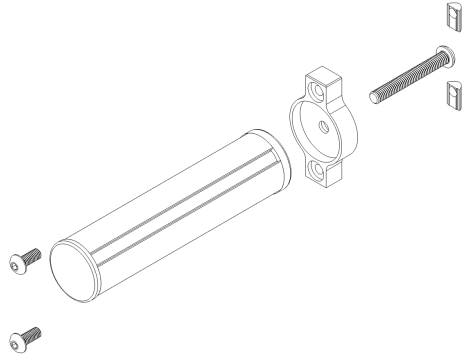

SC-CPLT

Co-Pilot Cart

SC-CPLT

THANK YOU

Thank you for purchasing this cart. To assemble it, please follow the instructions found within this guide.

YOU WILL NEED

You will need the following tools to install this accessory:

1x 2.5mm HEX key / Allen key *

1x 3mm HEX key / Allen key *

1x 4mm HEX key / Allen key *

1x 8mm HEX key / Allen key *

* Supplied

WHAT IS INCLUDED?

After removing from its packaging, check that you have the following:

4x
SC-CPLT.001

2x
SC-CPLT.002

SC-CPLT

+ CHOICE OF WHEELS

2x
SC-CPLT.003

2x
SC-CPLT.004

SC-CPLT.007A

SC-CPLT.007B