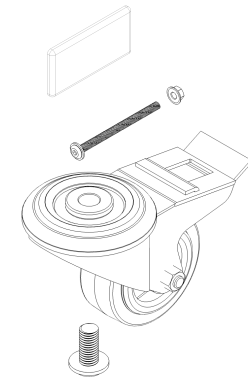

SC-CPLT.007D